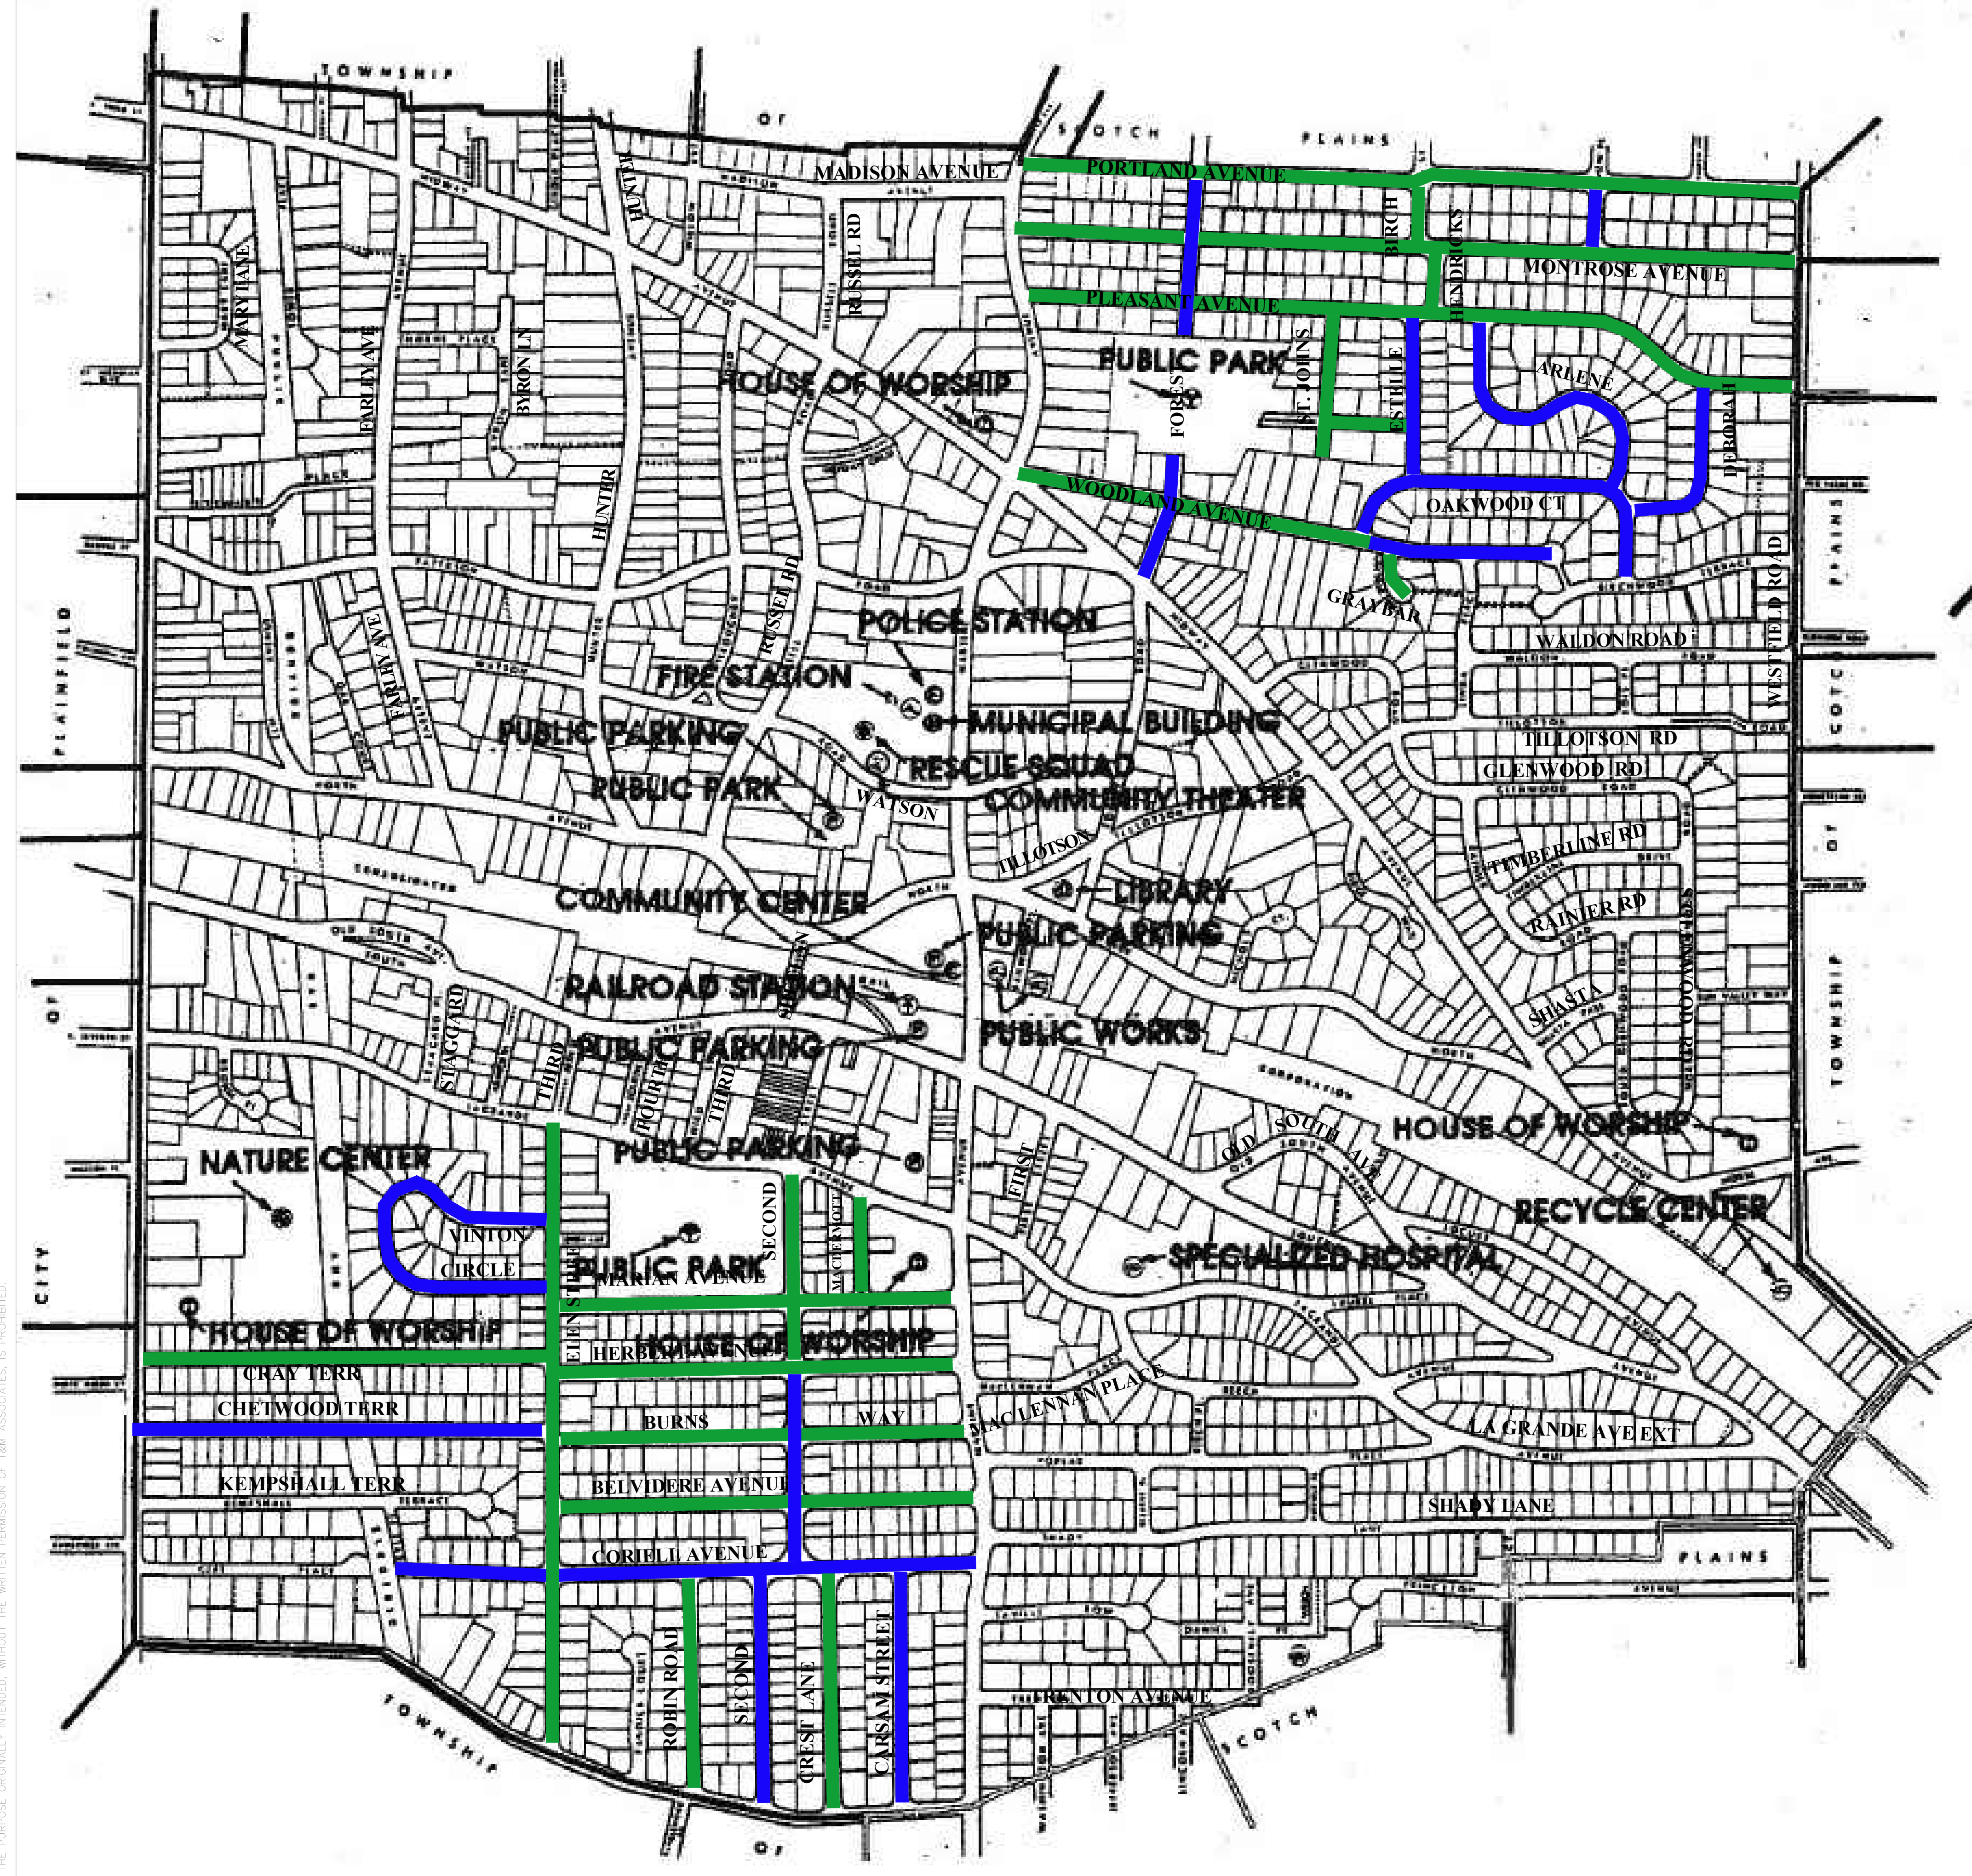

BOROUGH OF FANWOOD

Union County · New Jersey

LEGEND

Symbol	Year
	FULL-WIDTH PAVING
	HALF-WIDTH PAVING

COPYRIGHT 2012, TAM ASSOCIATES. ALL RIGHTS RESERVED. THE COPYING OR REUSE OF THIS DOCUMENT OR PORTIONS THEREOF FOR OTHER THAN THE ORIGINAL PROJECT OR THE PURPOSE ORIGINALLY INTENDED, WITHOUT THE WRITTEN PERMISSION OF TAM ASSOCIATES, IS PROHIBITED.